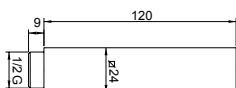

TAMIGI

SHUT-OFF a pulsante
getto bidet.
SHUT-OFF hand spray
with single lever bidet jet.