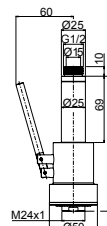

PROFESSIONAL

doccia CUCINA a due funzioni con diffusore anticalcare.
Kitchen shower 2 functions with antiscale diffuser.