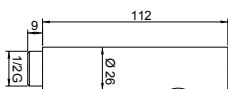

MISSISSIPPI

SHUT-OFF a pulsante
getto bidet.
SHUT-OFF hand spray
with single lever bidet jet.

OTTONE
BRASS

SO1413