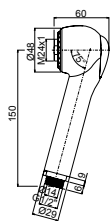

CAPRI anticalcare

Doccia CUCINA anticalcare con pulsante due getti.
Antiscale KITCHEN shower with two-jets button.

00905CR