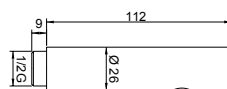

SO1418

MISSISSIPPI

SHUT-OFF a pulsante
getto bidet.
SHUT-OFF hand spray
with single lever bidet jet.

OTTONE
BRASS

SO1413

MISSOURI

SHUT-OFF a pulsante.
SHUT-OFF hand spray.

OTTONE
BRASS