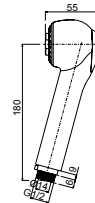

ISCHIA

Doccia CUCINA a due funzioni con diffusore anticalcare.
KITCHEN shower 2 functions with antiscale nozzles.

00904CR