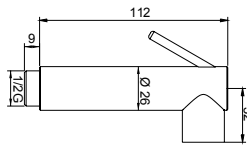

00999CR

RENO

SHUT-OFF a pulsante due getti
per WC e igiene personale.
SHUT-OFF hand spray two-jets
for WC and personal hygiene.

00876CR

NILO

SHUT-OFF a pulsante
due getti.
SHUT-OFF hand spray
two-jets.

EJ2514