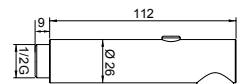

PO'

SHUT-OFF a pulsante
con aeratore.
SHUT-OFF hand spray
with aerator.