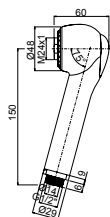

CAPRI

Doccia CUCINA anticalcare con pulsante due getti.
Antiscale KITCHEN shower with two-jets button.

00906CR