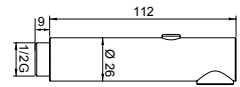

ARNO

SHUT-OFF a pulsante
getto bidet.
SHUT-OFF hand spray
with single lever bidet jet.

SO1417