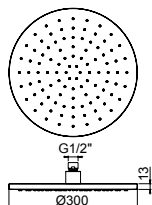

Disponibili finiture PVD | PVD finishes available

052301200	Cromo | Chrome	Ø200 mm
052301250	Cromo | Chrome	Ø250 mm
052301300	Cromo | Chrome	Ø300 mm
052301400	Cromo | Chrome	Ø400 mm

* Misure speciali su richiesta _ Special measures on request | Finiture speciali su richiesta _ Special finishing on request