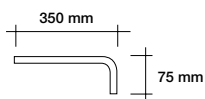

**05950CR35**

Cromo | Chrome

Ø21 mm - L 350 mm

* Misure speciali su richiesta _ *Special measures on request*

LARGE

Braccio con attacco a muro da 1/2" Ø 26 mm in **ottone** cromato.
Chromed **brass** shower arm Ø 26 mm with wall connection 1/2".