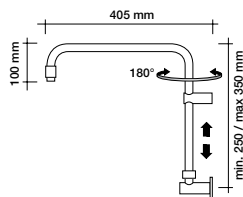

STANDARD

Braccio con attacco a muro da 1/2" in **ottone** cromato Ø 18 mm.
Chromed brass shower arm Ø 18 mm with wall connection 1/2".

	Cromo Chrome	Ø18 mm - L 200 mm
04220CR20	Cromo Chrome	Ø18 mm - L 200 mm
04220CR30	Cromo Chrome	Ø18 mm - L 300 mm
04220CR35	Cromo Chrome	Ø18 mm - L 350 mm
04220CR40	Cromo Chrome	Ø18 mm - L 400 mm

* Misure speciali su richiesta _ *Special measures on request*

PARADISO

Braccio con attacco a muro da 1/2" in **ottone** cromato Ø 18 mm. Altezza totale 35 cm.
Chromed brass shower arm Ø 18 mm with wall connection 1/2", total height 35 cm.
Possibility to adjust the height of the arm.