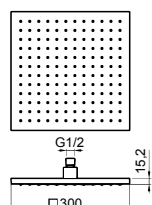

Stainless steel square shower head with antiscald silicone nozzles. Connection 1/2" with swivel ball.

Disponibili finiture PVD | PVD finishes available

052501200	Cromo Chrome	200x200 mm
052501250	Cromo Chrome	250x250 mm
052501300	Cromo Chrome	300x300 mm
052501400	Cromo Chrome	400x400 mm