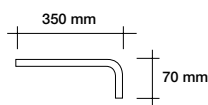

**05950CR35**

Cromo | Chrome

Ø21 mm - L 350 mm

* Misure speciali su richiesta _ *Special measures on request*

LARGE

Braccio con attacco a muro da 1/2" Ø 26 mm in **ottone** cromato.
Chromed **brass** shower arm Ø 26 mm with wall connection 1/2".