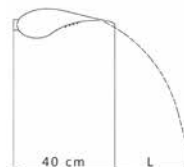

Antiscale **stainless steel** shower head for wall connection with waterfall and rainfall jets.

cod. **04271CR**

Soffione doccia.
Shower head.

BAR	1	2	3
Lt/min	14,0	15,0	25,0
Installazione / Installation H 200 cm			
L	60 cm	70 cm	75 cm