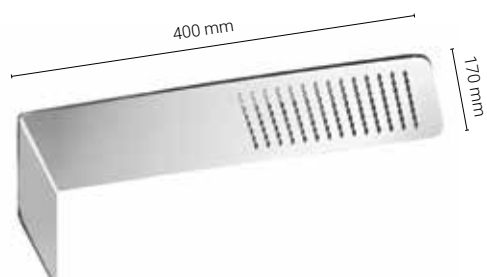

04850MINKRUT

Cromo | Chrome

04850MINKRUM

Cromo | Chrome

FEEL a parete

cod. 04855CRKRUT

Soffione doccia FEEL in acciaio ultrapiatto **INOX super mirror** misure 400x170x4 mm. Attacco superiore.

Ultraflat stainless steel shower head 400x170x4 mm with rainfall jet.