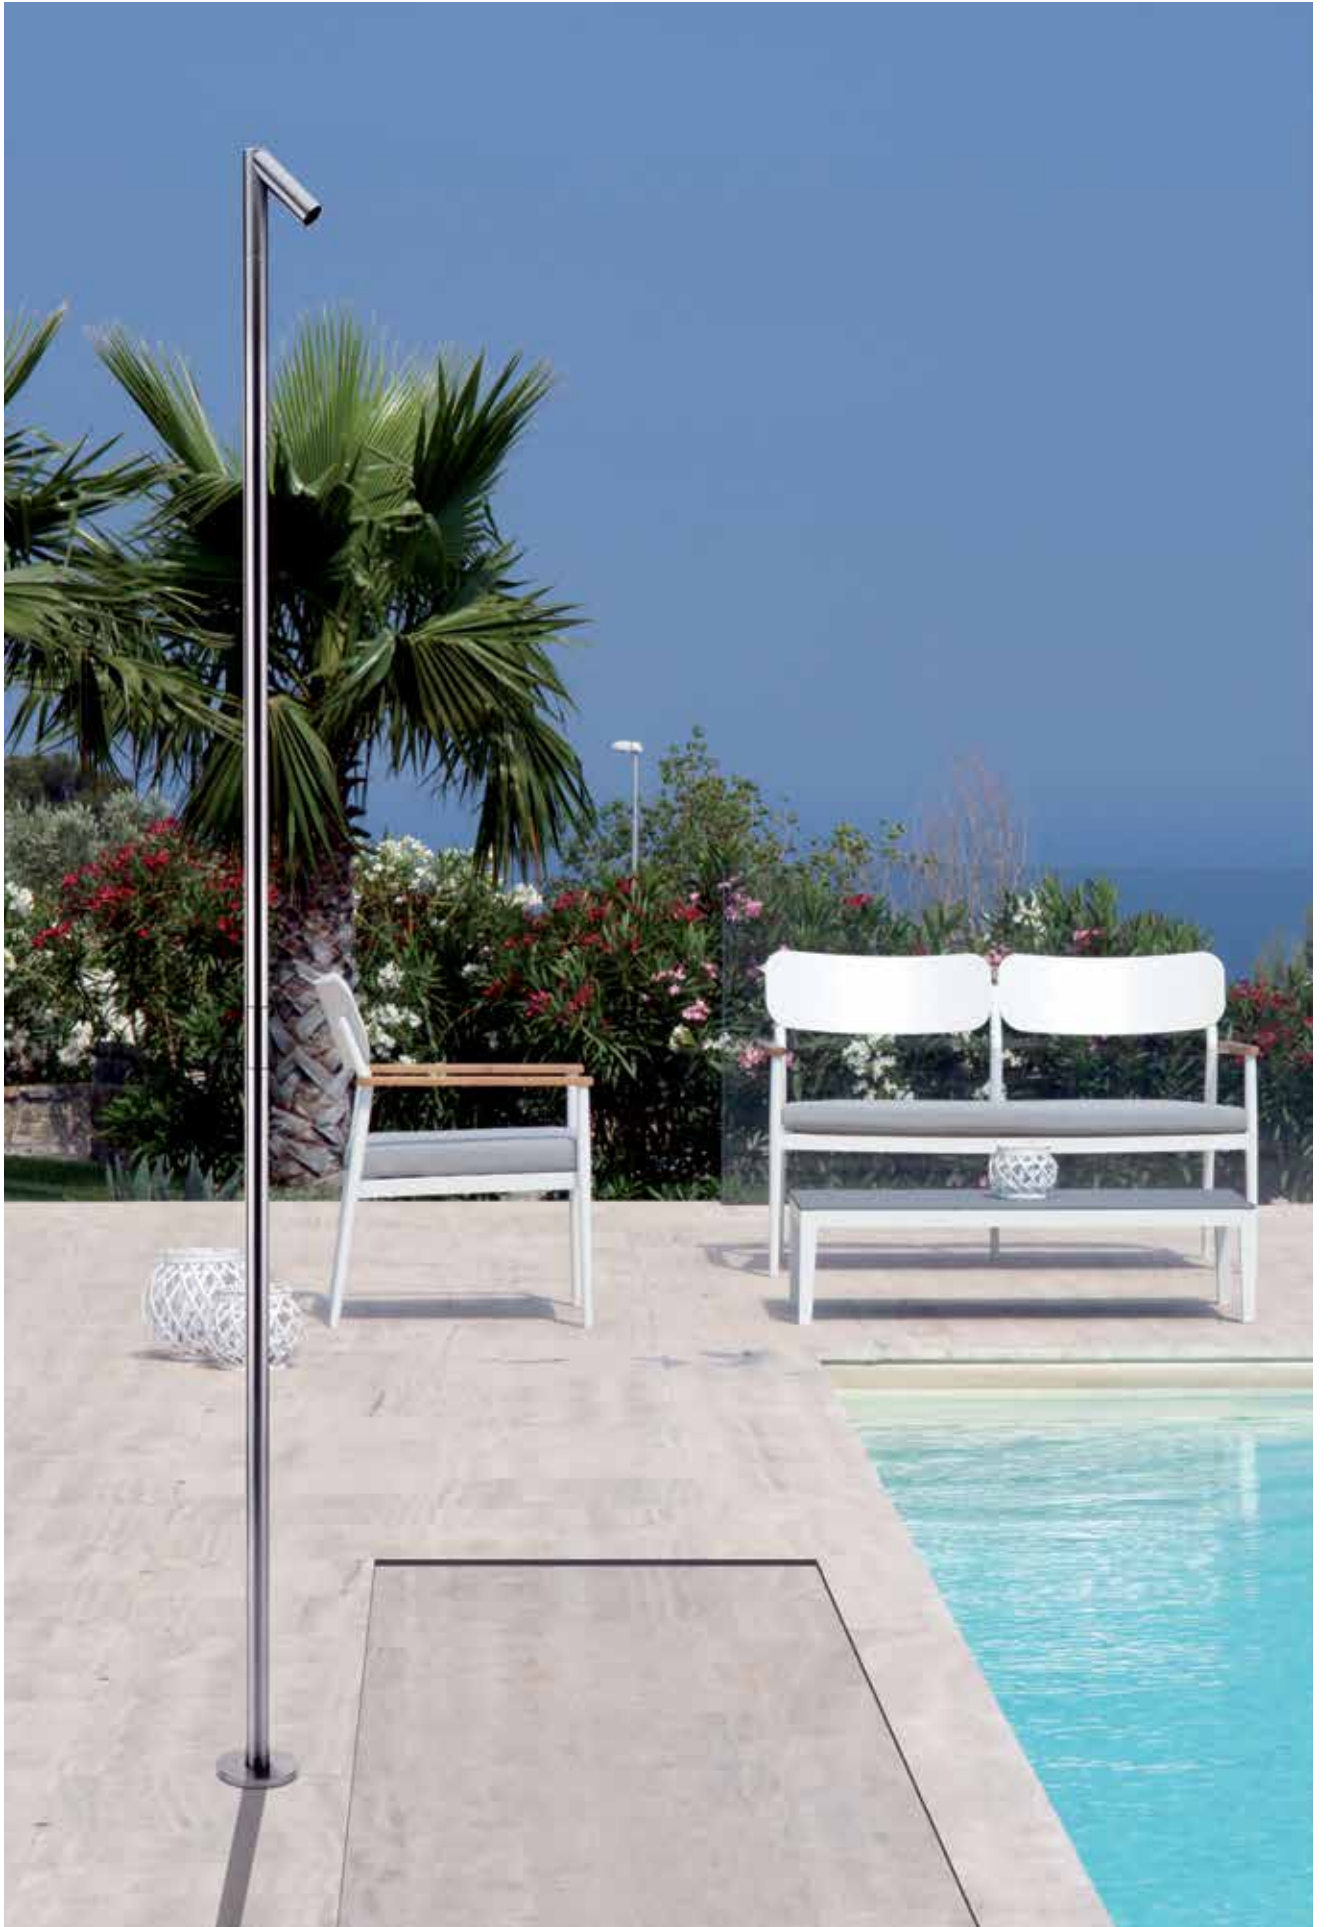

Stainless steel shower column Ø 40 mm total height 125 cm. Complete with thermostatic and diverter. Stainless steel head shower with swivel ball. Antiscale single jet shower MINI TONDA. Wall paper support in chromed brushed. Double interlock stainless steel flexible hose swivel conical connection, length 150 cm. Available: polished or brushed finishing.