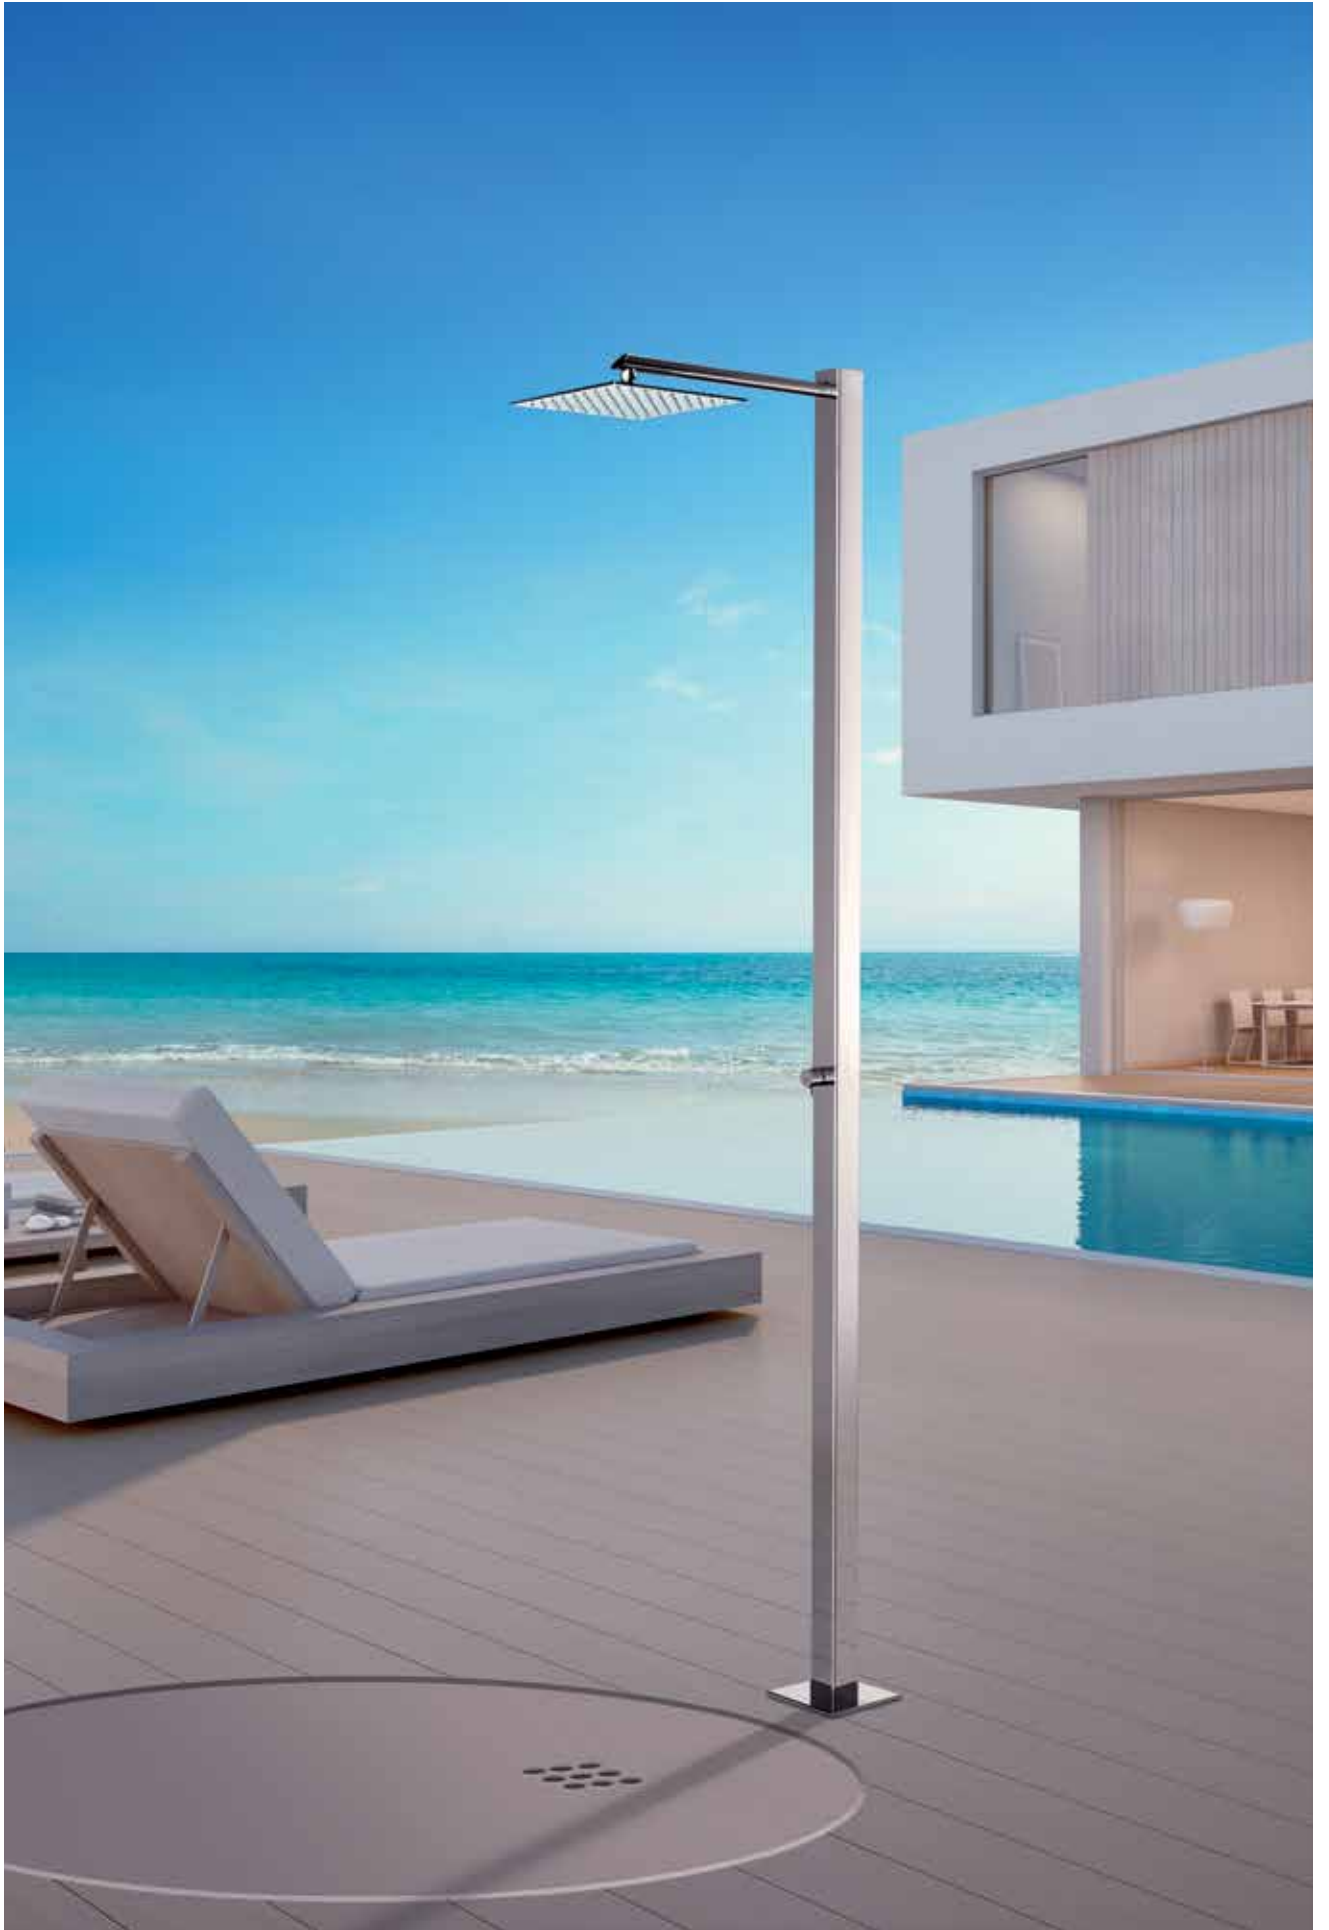

Construction: supporting structures in stainless steel
AISI 316 (On request stainless steel AISI 304)
Weight: 17 kg
Nozzles: N°91 in transparent antiscaling
food grade silicone
Rain jet: minimum suggested flow rate 15 l/min
Water fountain: minimum suggested flow rate 15 l/min
Dimensions: 2135x130x300
Water supply: 2 x 1/2 female gas