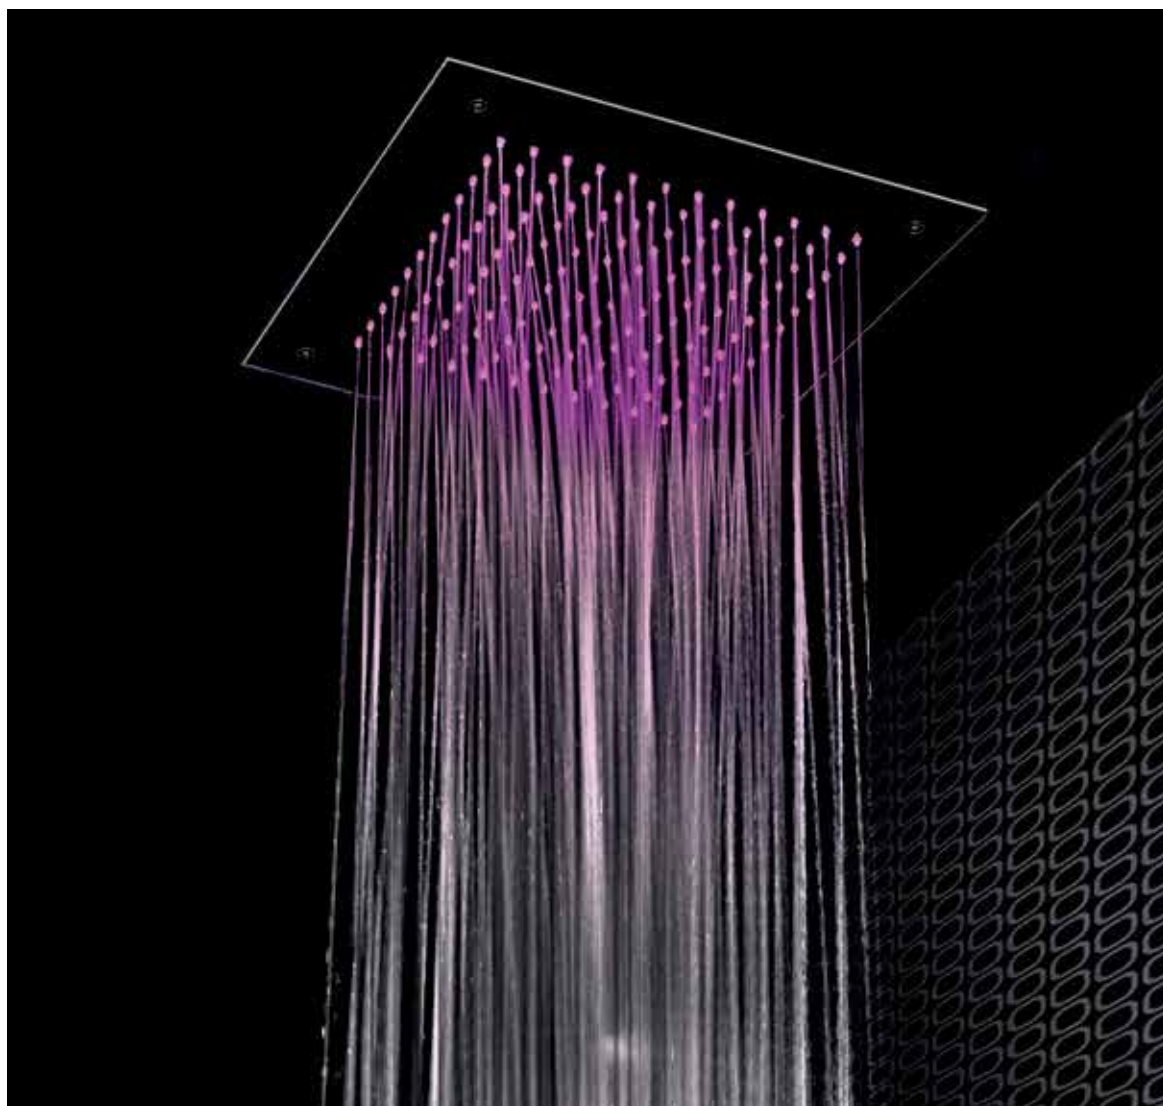

CROMOTERAPIA

Soffioni con cromoterapia | Shower heads with chromotherapy

☐ BIANCO / WHITE Rivitalizzante, aumenta la vitalità e l'energia. <i>Revitalizing, increases vitality and energy.</i>	☒ BLU / BLUE Purificante, cura lo stress e l'ansia. <i>Purifying, against stress and anxiety.</i>
☒ CIANO / CYAN Calmante, scioglie la tensione e dona freschezza. <i>Soothing, it releases tension and restores freshness.</i>	☒ MAGENTA Energetico, dona vigore. <i>Energetic, it confers strength and character.</i>
☒ GLICINE / MAUVE Rilassante, cura l'insonnia e il sistema nervoso. <i>Relaxing, helps with insomnia and the nervous system.</i>	☒ ARANCIO / ORANGE Liberante, dona ottimismo e scioglie le tensioni. <i>Freeing, it confers optimism and releases tension.</i>
☒ GIALLO / YELLOW Stimolante, favorisce la concentrazione e dona sicurezza. <i>Stimulating, favours concentration and self assurance.</i>	☒ ROSSO / RED Stimolante, eccitante, cura depressione e immunodeficienze. <i>Stimulating, exciting, against depression and immune-deficiency.</i>
☒ VERDE / GREEN Rilassante, favorisce riflessione e calma. <i>Relaxing, favours contemplation and calmness.</i>	

Si può disporre di 11 programmi per i benefici della cromoterapia.
You can have 11 programs for the benefits of chromotherapy.