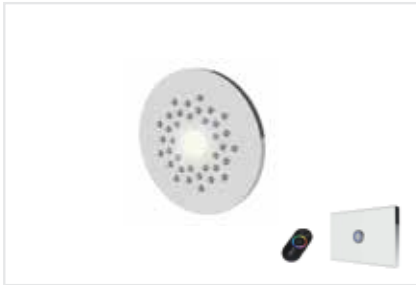

SOFFIONCINO CROMOTERAPIA INCASSO A PARETE

Soffioncino cromoterapia tondo in acciaio inox d.120mm incasso a parete.
Stainless steel round shower head d.120mm built-in with chromotherapy.

IP54

VBT120

Cromo | Chrome 144 LED

Ø120 mm