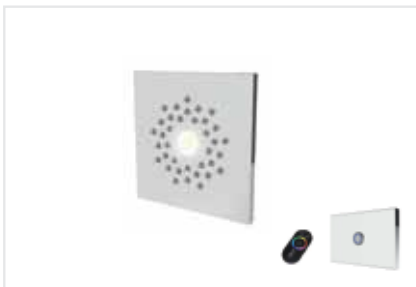

SOFFIONCINO CROMOTERAPIA INCASSO A PARETE

Soffioncino cromoterapia quadro in acciaio inox 120x120mm incasso a parete.
Stainless steel square head shower 120x120mm built-in with chromotherapy.

IP54

VBQ120

Cromo | Chrome 144 LED

120x120 mm