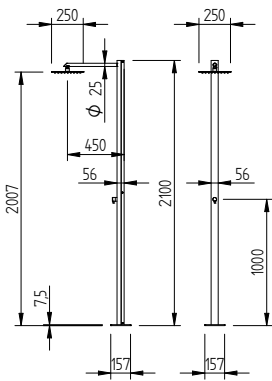

RIVER T - RIVER Q

Tonda | Quadra

WELLNESS & OUTDOOR

cod. **VB79904T**
colonna tonda

cromo / chrome

cod. **VB79904Q**
colonna quadra

cromo / chrome