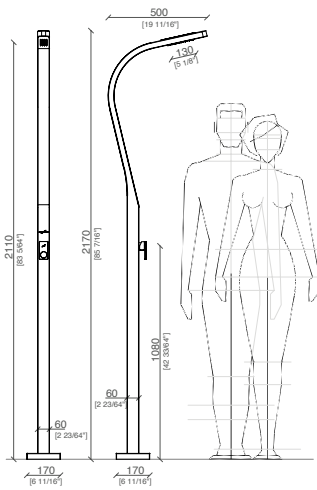

OCEAN

cod. SI1030MISD

colonna con doccia,
miscelatore con deviatore

acciaio / steel

cod. SI1030MIS

colonna senza doccia,
con miscelatore

acciaio / steel