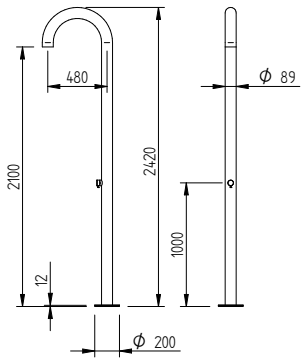

H₂O

cod. **VB79905D**

colonna con doccia

acciaio / steel

cod. **VB79905**

colonna senza doccia

acciaio / steel