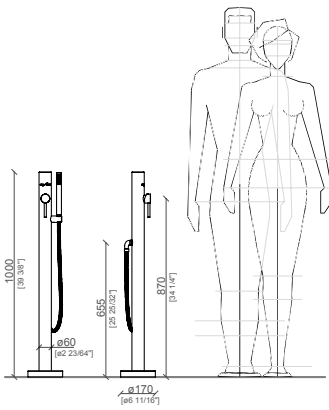

TORRE MIX

cod. **SI4023MIS**

colonnina da terra con
miscelatore e doccia

acciaio / steel