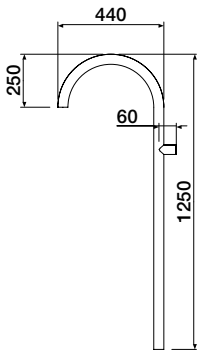

ONDA INOX

OMEGA 40 x 40 ACCIAIO INOX	EROS 40 x 20 ACCIAIO INOX	PENELOPE 30 Ø ACCIAIO INOX

39900INLU

39400INLU

39830INLU

39900INSA