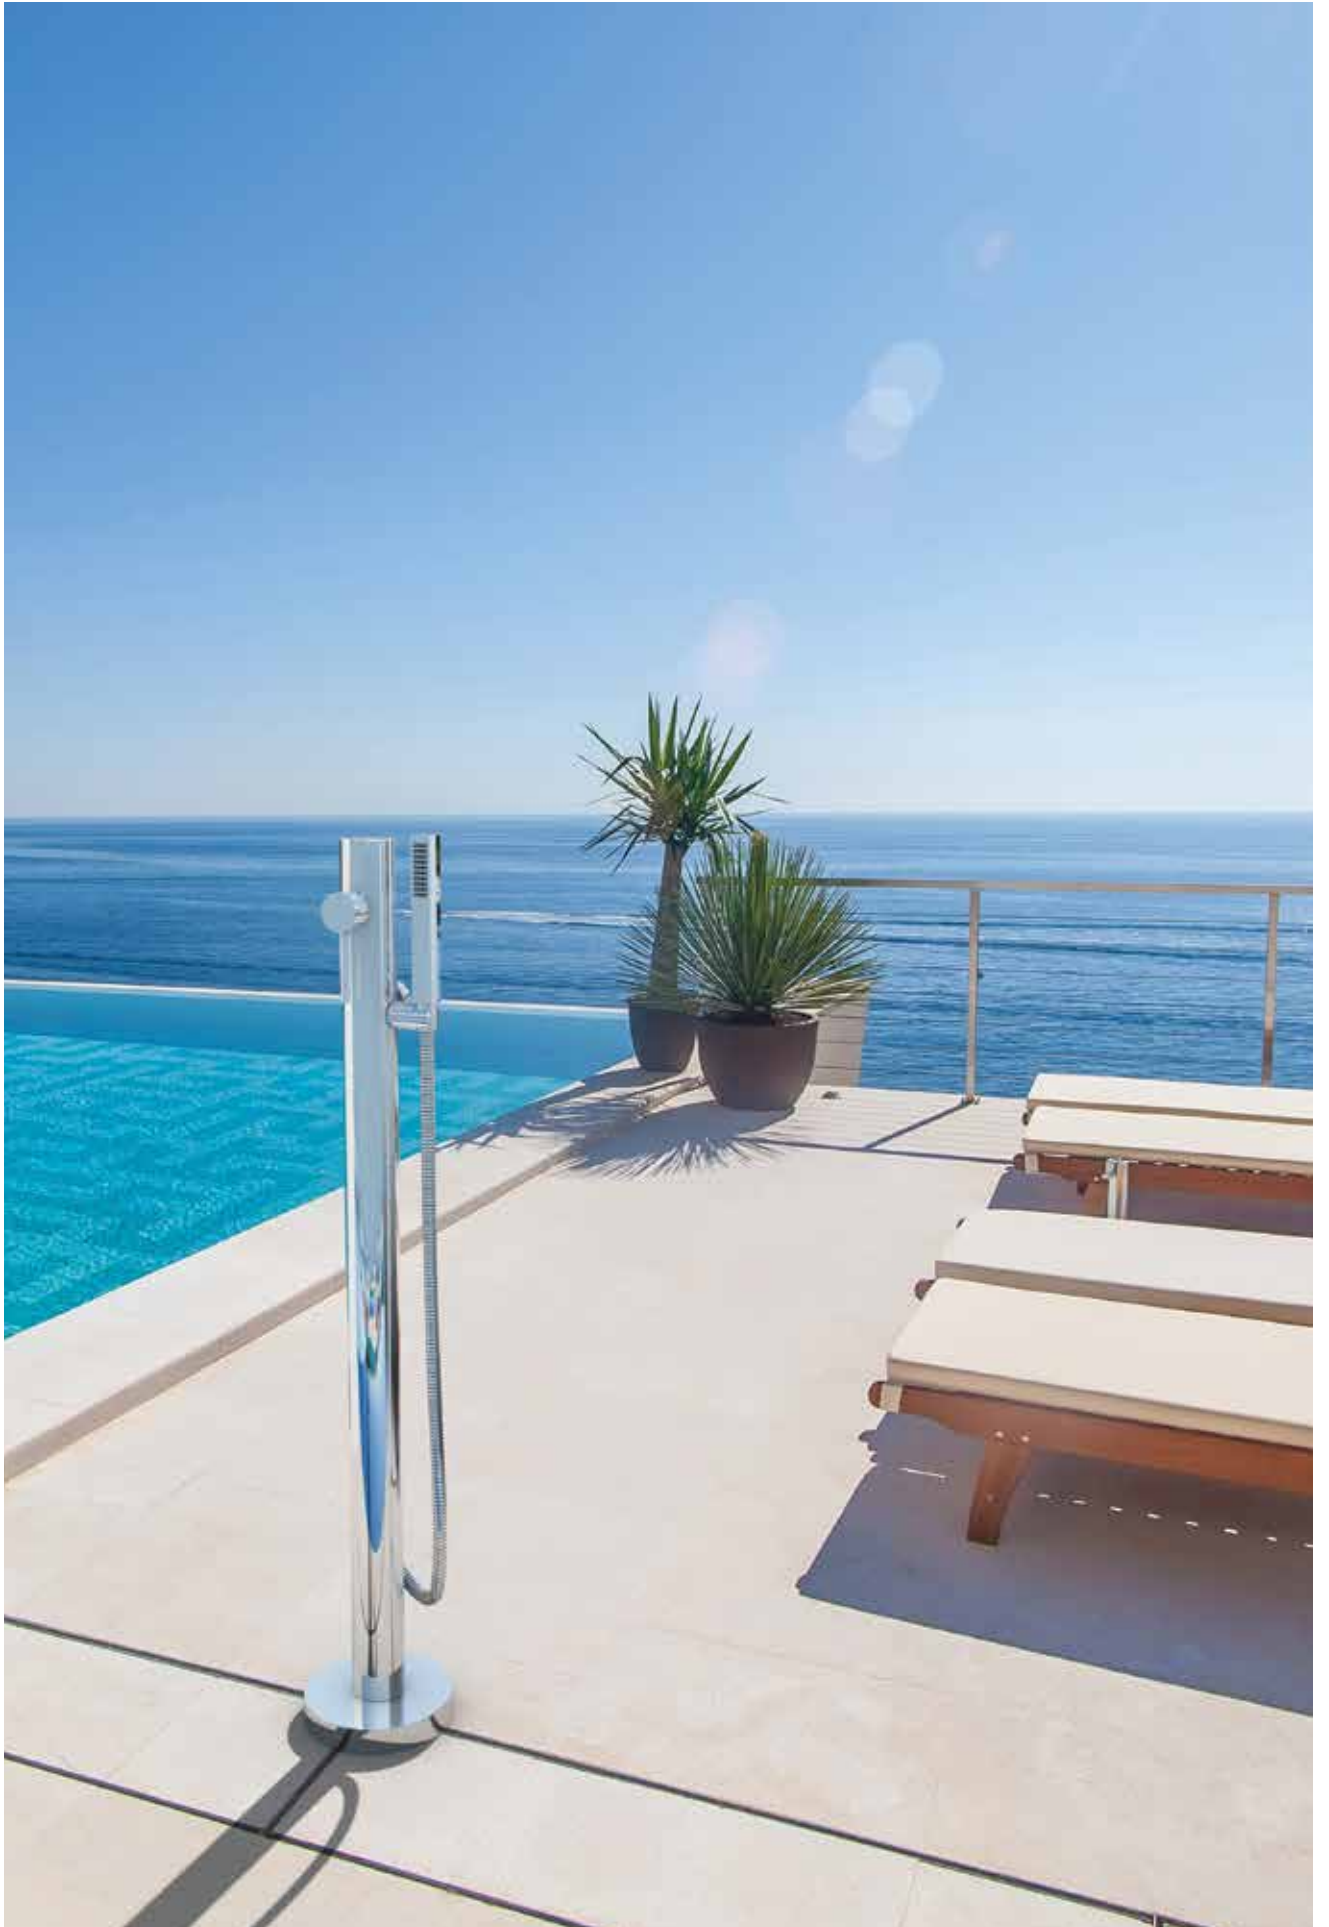

Stainless steel outdoor shower column AISI 316L, thickness 3mm, manual polishing, nautical level quality, shower head recessed into the shower body, bottom plate.

Immagine a titolo esemplificativo _ *Image as an example*