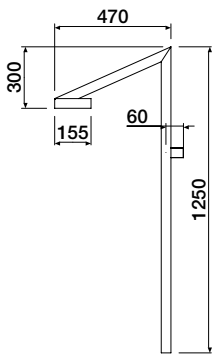

AZZURRA INOX

OMEGA	EROS	PERICLE
40 x 40	40 x 20	30 x 30
ACCIAIO INOX	ACCIAIO INOX	ACCIAIO INOX

39500INLU	39600INLU	395730IN

39500INSA